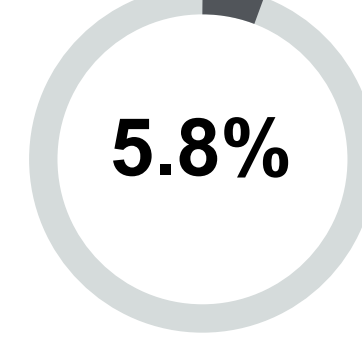

Emergent Bilingual/English Learners

Staff Information 2020-21

Number of Students Per Teacher

19.9

Number of Full-time Staff

35.4

Number of Full-time Teachers

17.2

Average Teacher Salary

$47,341