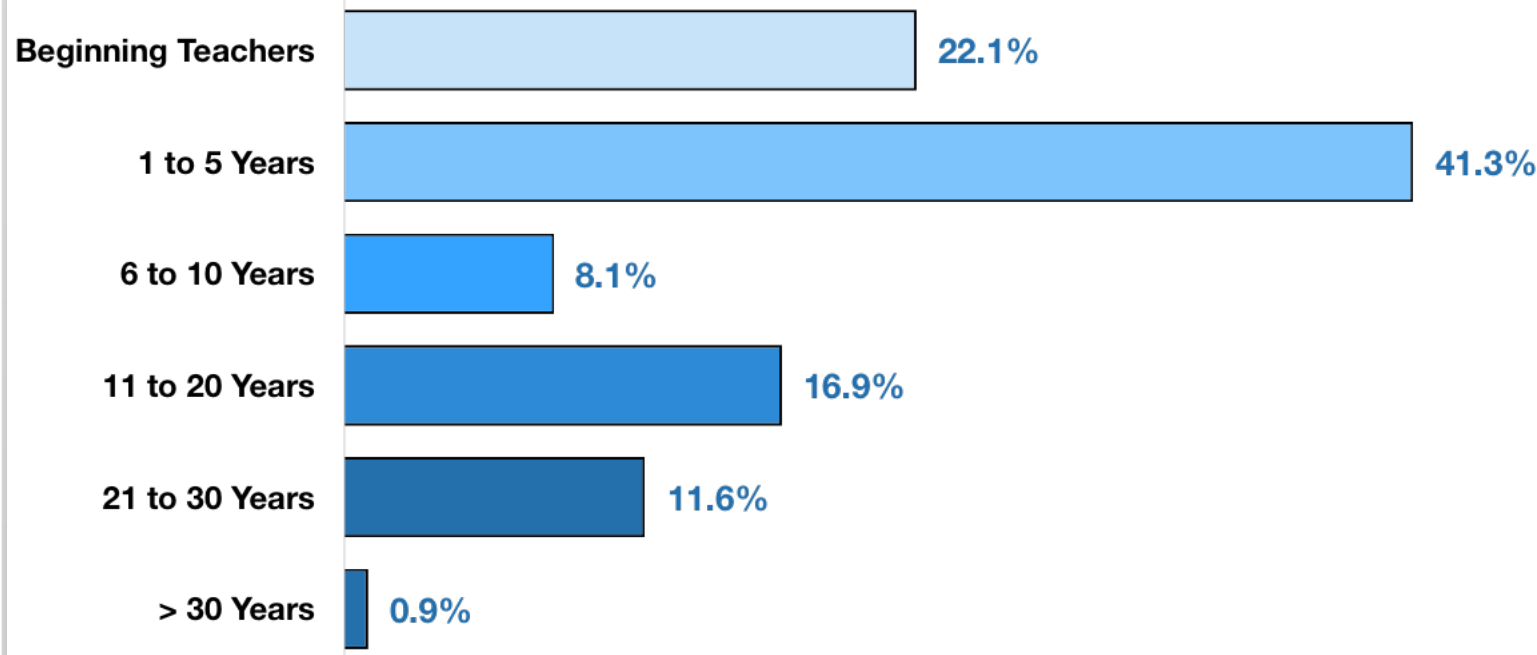

Teachers by Years of Experience

Tell Me More

DIG INTO THE DATA