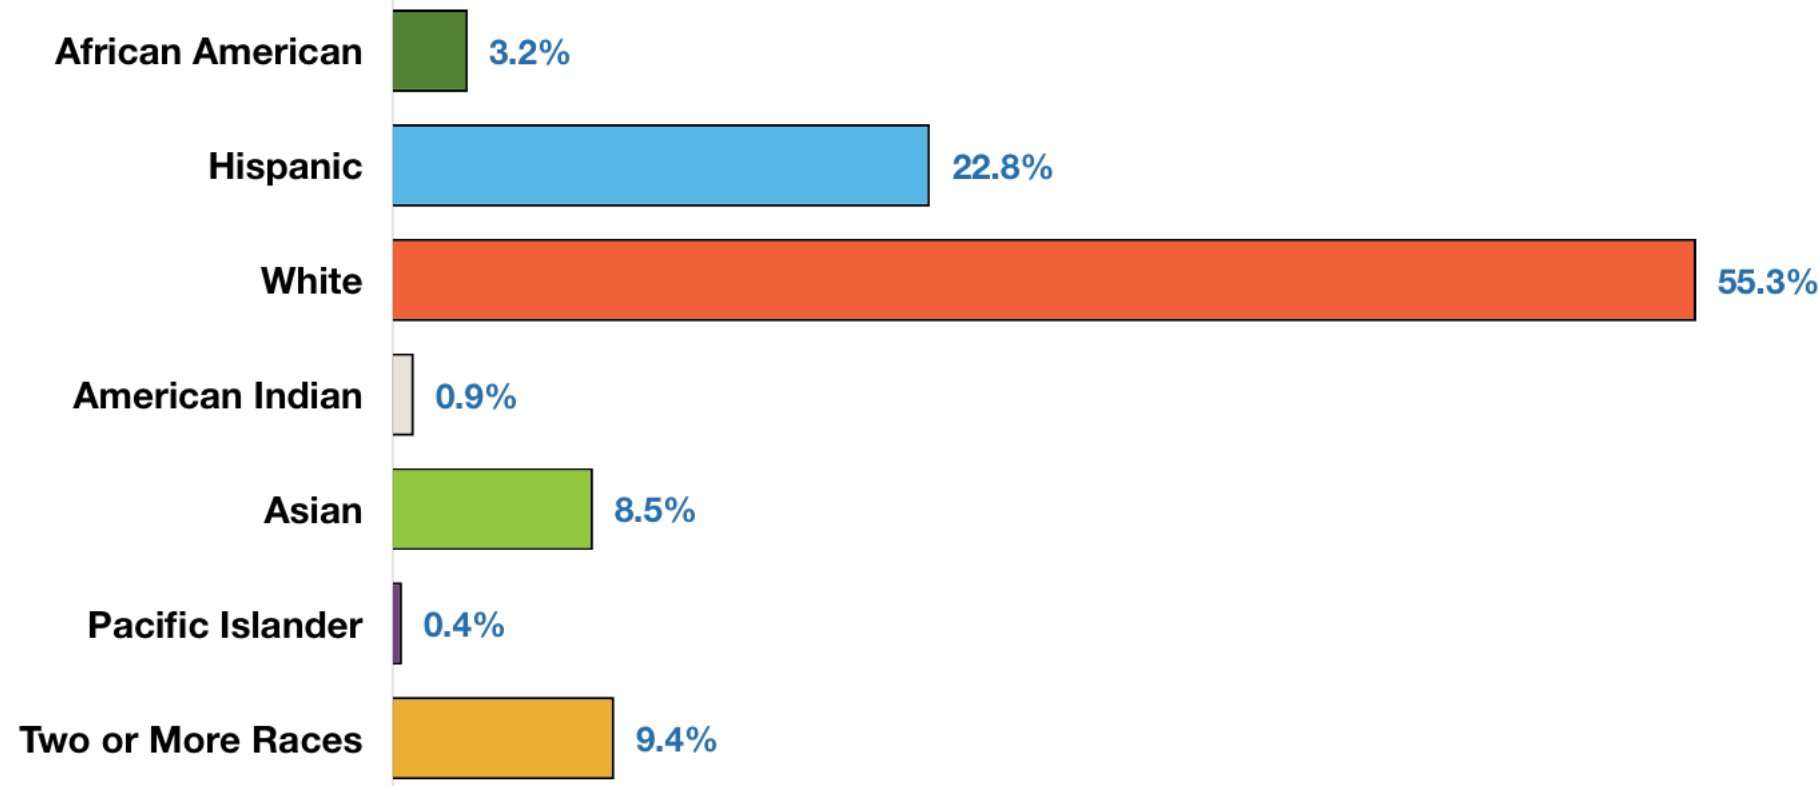

Student Information 2020-21

Total Student Enrollment

342

Student Enrollment by Race/Ethnicity

Tell Me More

DIG INTO THE DATA

Student Enrollment by Type

Economically Disadvantaged