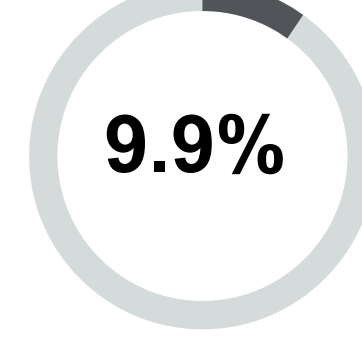

Special Education