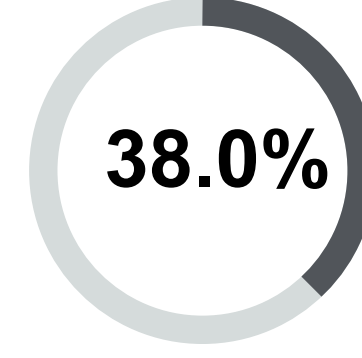

Student Information 2020-21

Total Student Enrollment

342

Student Enrollment by Race/Ethnicity

Tell Me More

DIG INTO THE DATA

Student Enrollment by Type

Economically Disadvantaged