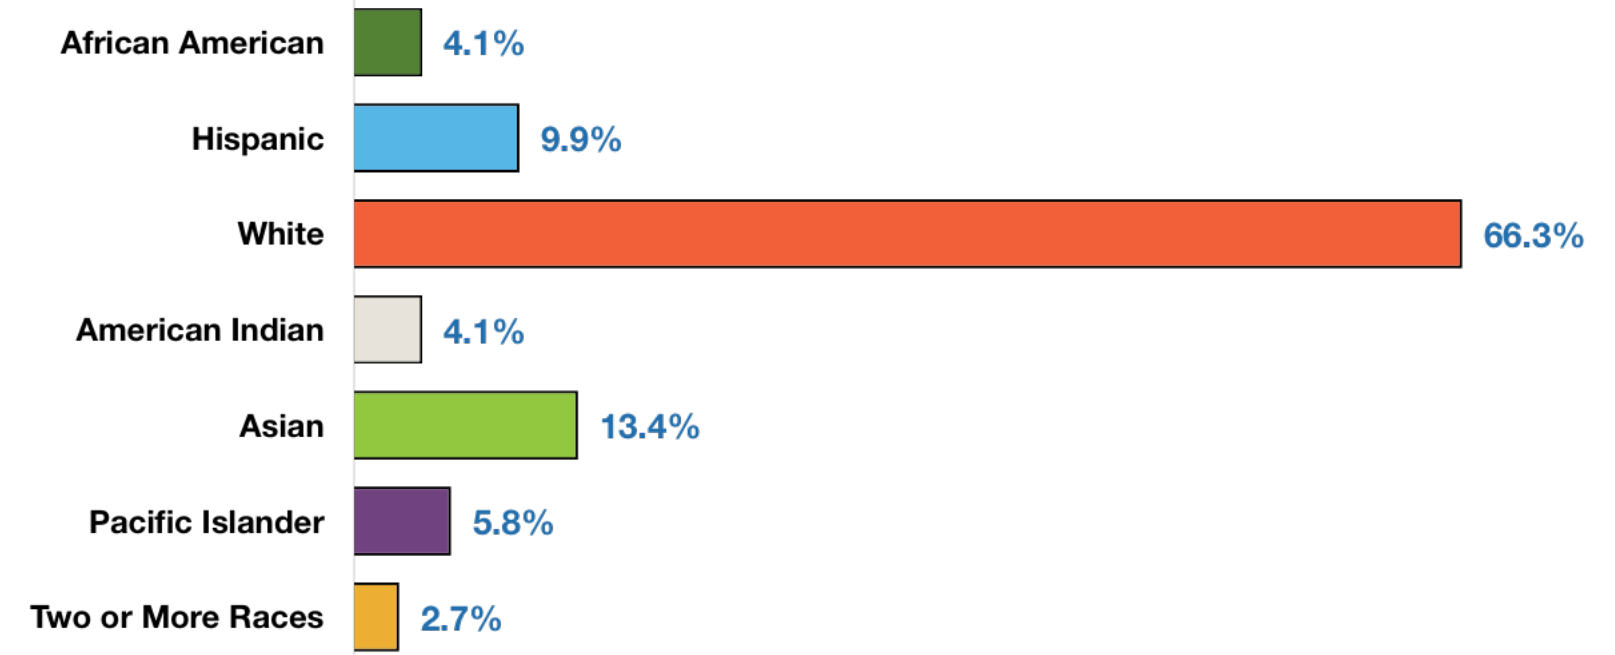

17.2

Average Teacher Salary

\$47,341

Teachers by Years of Experience

Tell Me More

DIG INTO THE DATA

Teachers by Race/Ethnicity

Distinction Designations